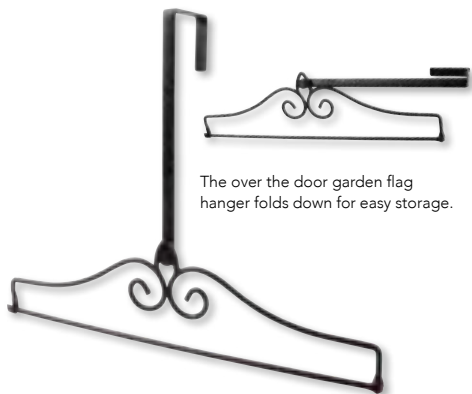

**60771**  
**LOW LEVEL GARDEN STAKE**  
**WITH SHEPHERD'S HOOK\***  
 Metal, powder coated finish  
 31 1/2"H  
 mults of 6 | **0550E-006**

Lanterns & stake sold separately.

\*Breaks down for easy shipping and storage.