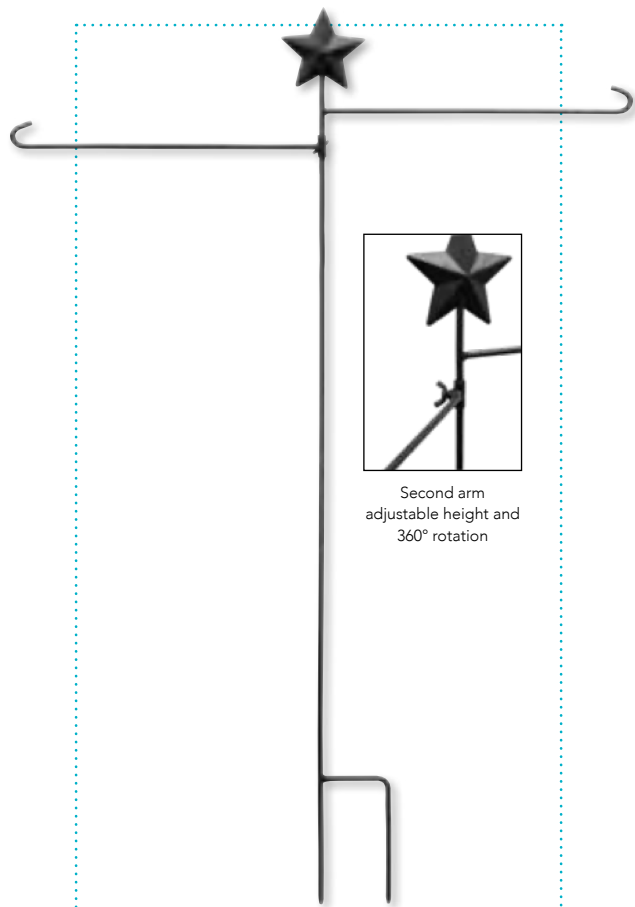

NEW 61196 DOUBLE GARDEN FLAG STAKE
Metal, powder coated finish
42"H

mults of 8 | 0900E-008